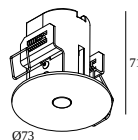

NIME II WALLWASH 927

26416 9200 B

AVAILABLE IN
BLACK 26416 9200 B
WHITE 26416 9200 W