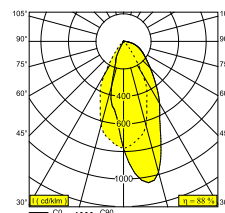

NIME II WALLWASH 927

26416 9200 B

AVAILABLE IN
BLACK 26416 9200 B
WHITE 26416 9200 W

[View on website](#)

General info

LOCATION	indoor
INSTALLATION	Ceiling Recessed
CUTOUT SHAPE/SIZE (MM)	round - 67
RECESSED DEPTH (MM)	90
THICKNESS OF MOUNTING SURFACE (MM)	9,5-12,5
INGRESS PROTECTION	IP20
WEIGHT (KG)	0.3
ADJUSTABILITY	non adjustable
INFORMATION	EXCL.LED POWER SUPPLY 350-700mA-DC

Electrical info

CLASS	III
DIM TYPE	depending on power supply
ENERGY CLASS	G

Lightsource info

LIGHTSOURCE NAME	LED
LIGHTSOURCE	LED cluster 2-4,3W / CRI>90 (R9: 50) / 2700K / 222-392lm
TM-30 VALUES	Rf: 92 / Rg: 100
SDCM	SDCM3
LM80	L80 > 60000
LED TECHNICS (LIGHT SOURCE)	392lm // 4,3W // 91lm/W
LED TECHNICS (LUMINAIRE)	343lm // 4,9W // 69lm/W

Requirements

LED POWER SUPPLY 350 / 500 / 700mA-DC DIM

For detailed installation instructions, please consult the manual : [26416_XXX0_HAND.pdf](#)